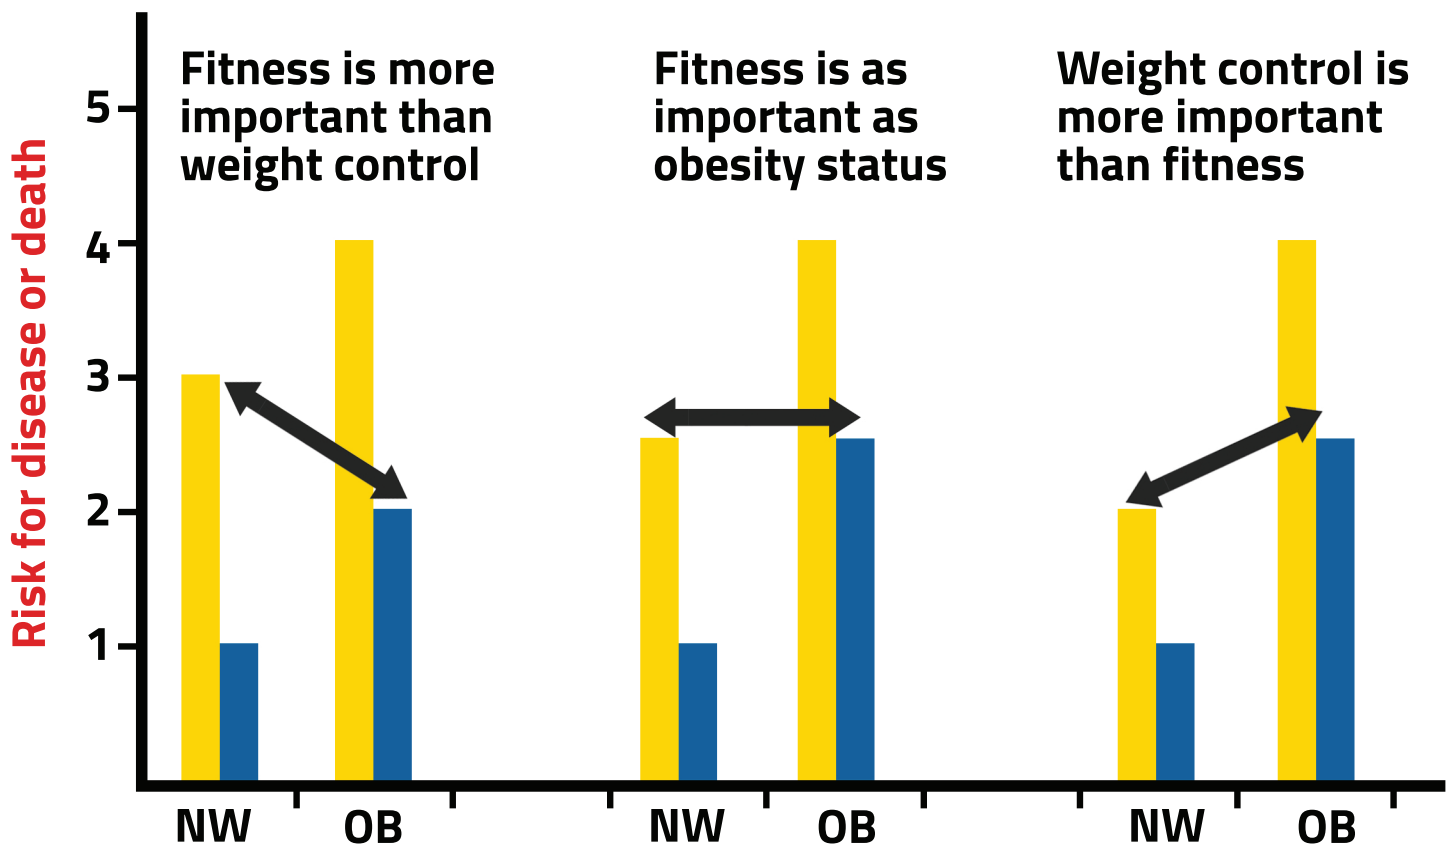

Physical Fitness Graph

Physical fitness or activity

Low High

Weight status: NW = normal weight, OB = obesity

GastroDoxs

defenders of the digestive system